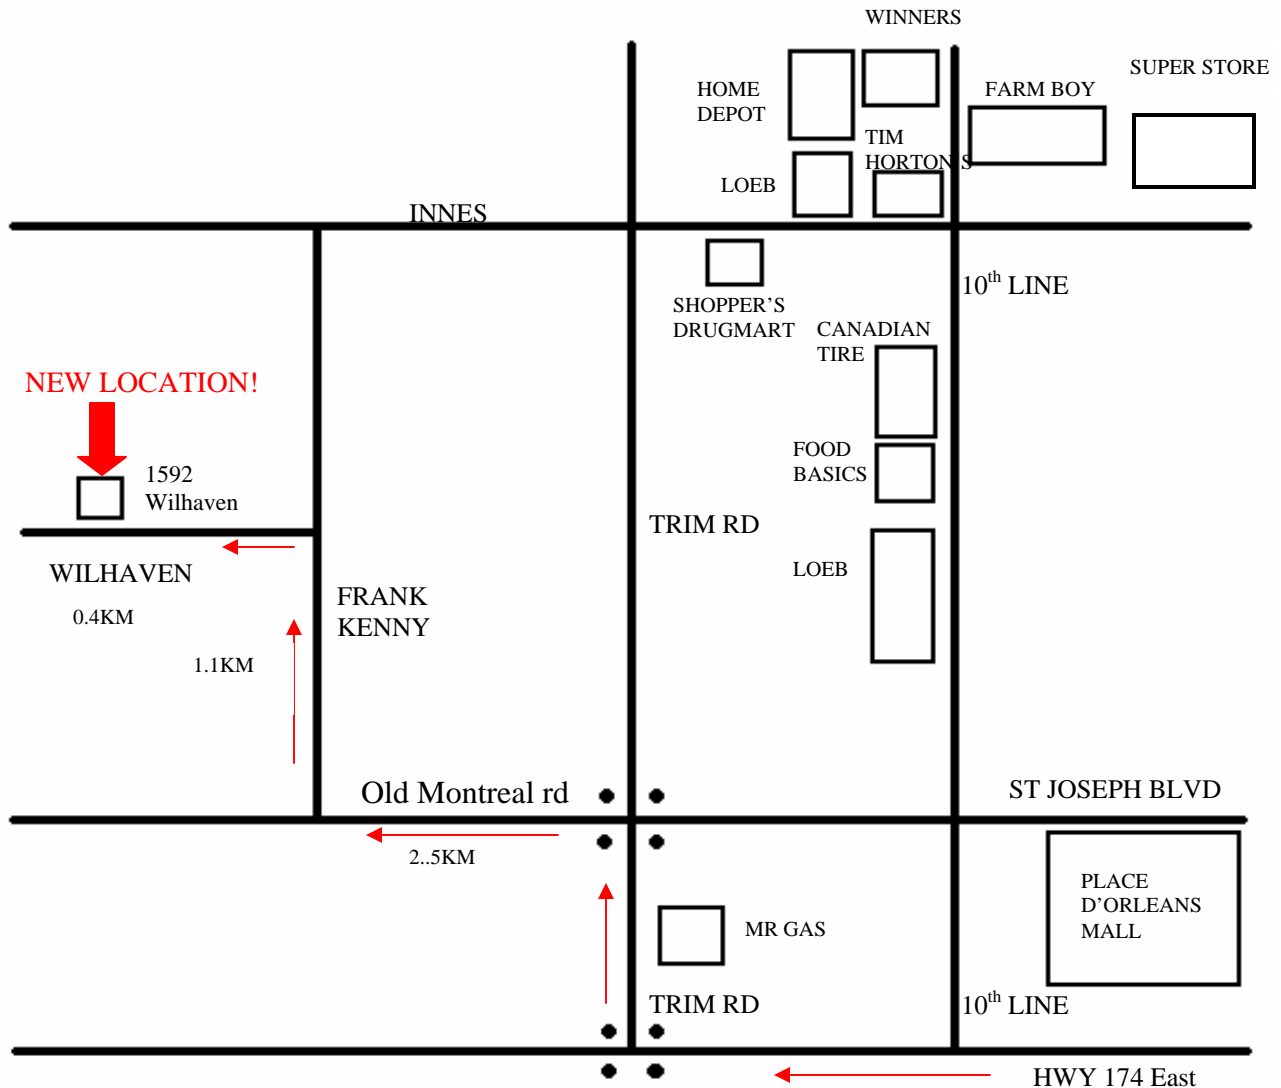

While you wait....

Travel east toward Orleans on HWY 174.
Turn right at the traffic lights on to Trim Rd.
Turn left at the next lights on to Old Montreal rd.
Turn right on to Frank Kenny.
Turn left on to Wilhaven.
We are approximately ½ km down on the right.
Look for my sign at 1592 Wilhaven Dr.